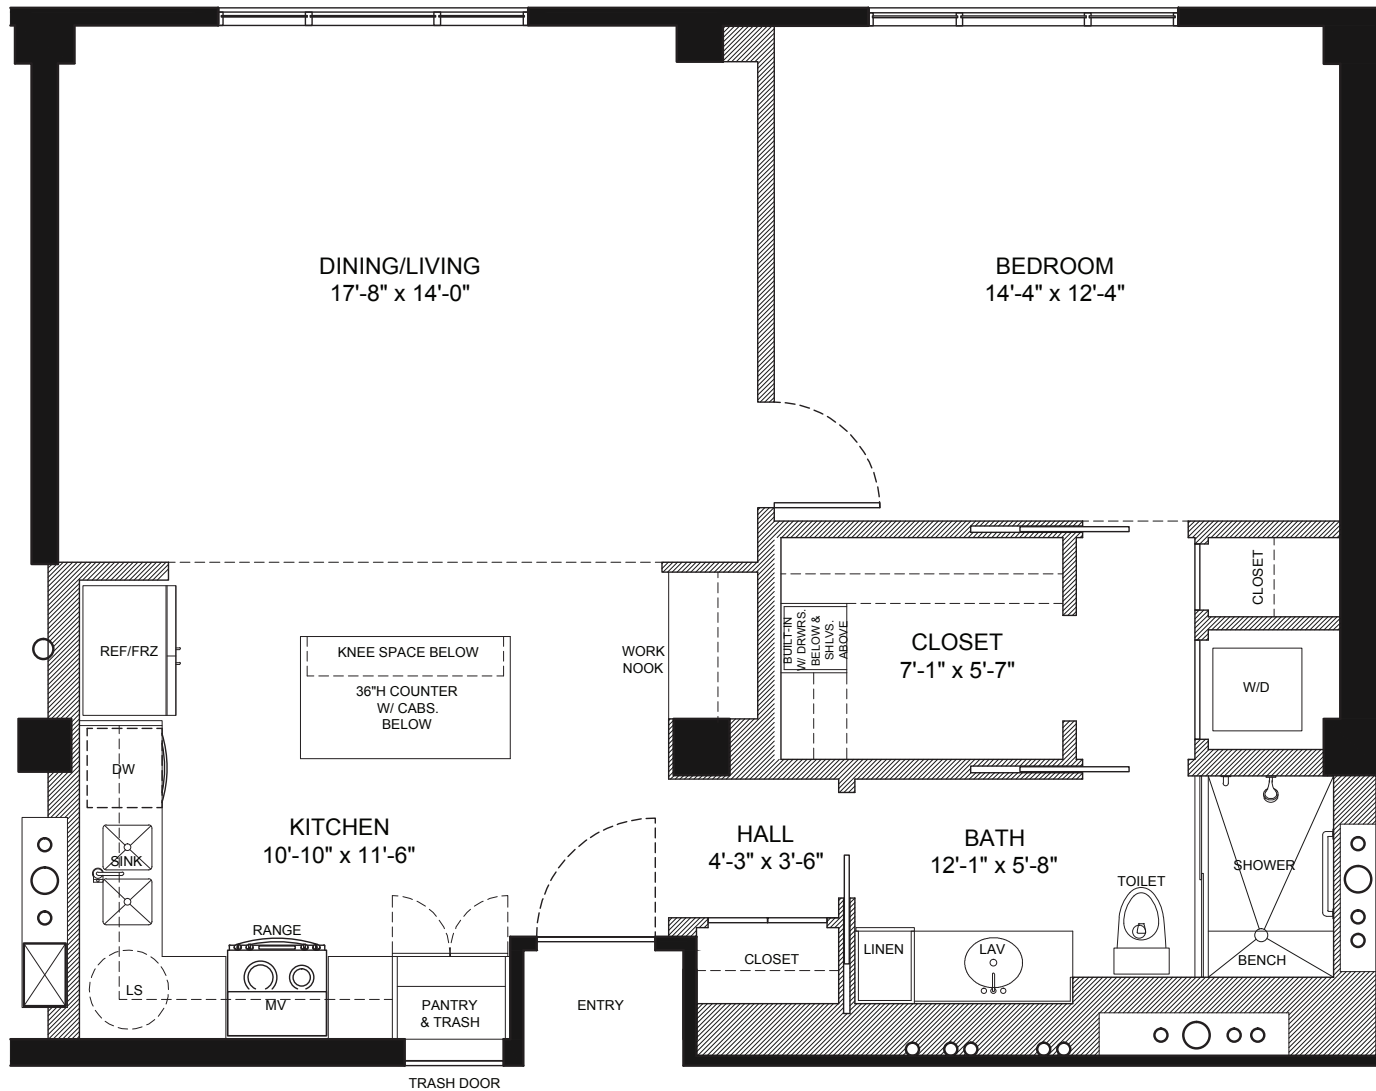

THE PLANO

1BD + 1BA | 800 Sq Ft

4718 Hallmark Dr. | Houston, TX 77056

Final building configuration, amenities, and floor plans may vary from present plans.

To find your dream retirement home,
call **713-624-5576**.
Visit **TheHallmark.org**
to learn more.