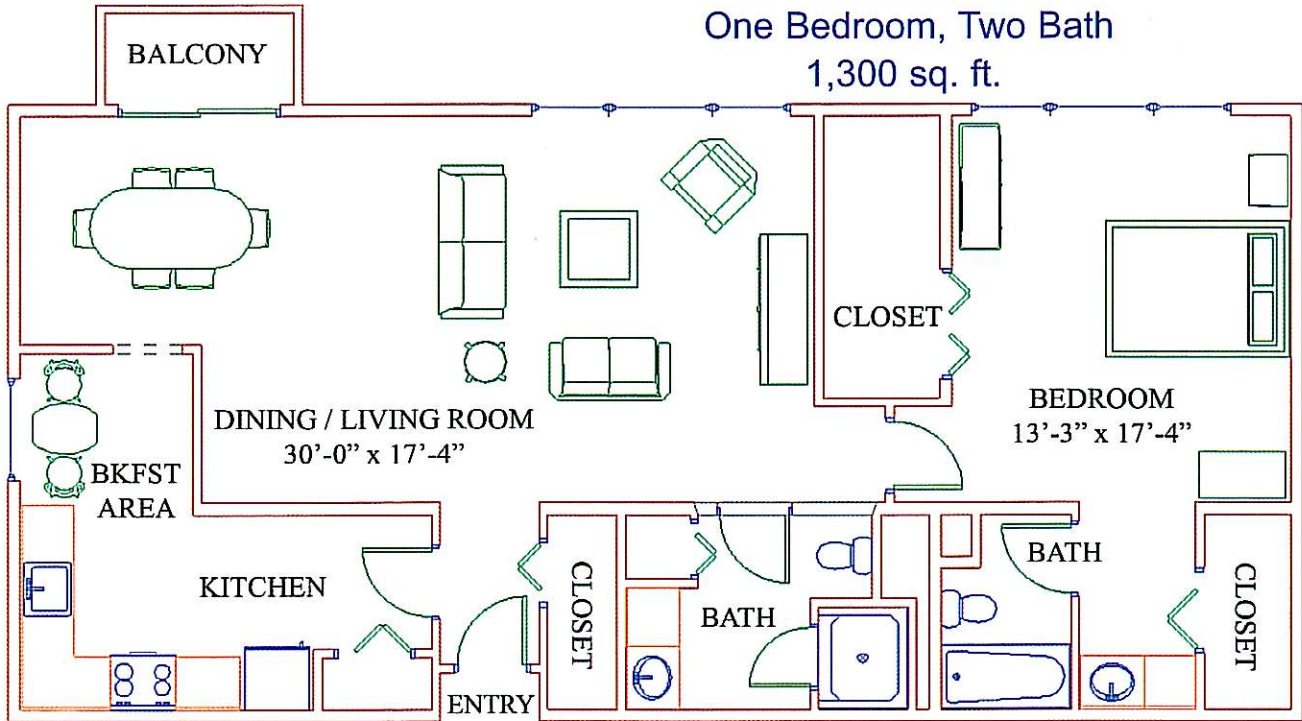

The AMARILLO

The Amarillo "A"
One Bedroom, Two Bath
1,300 sq. ft.

The Amarillo "B"
Two Bedroom, Two Bath
1,300 sq. ft.